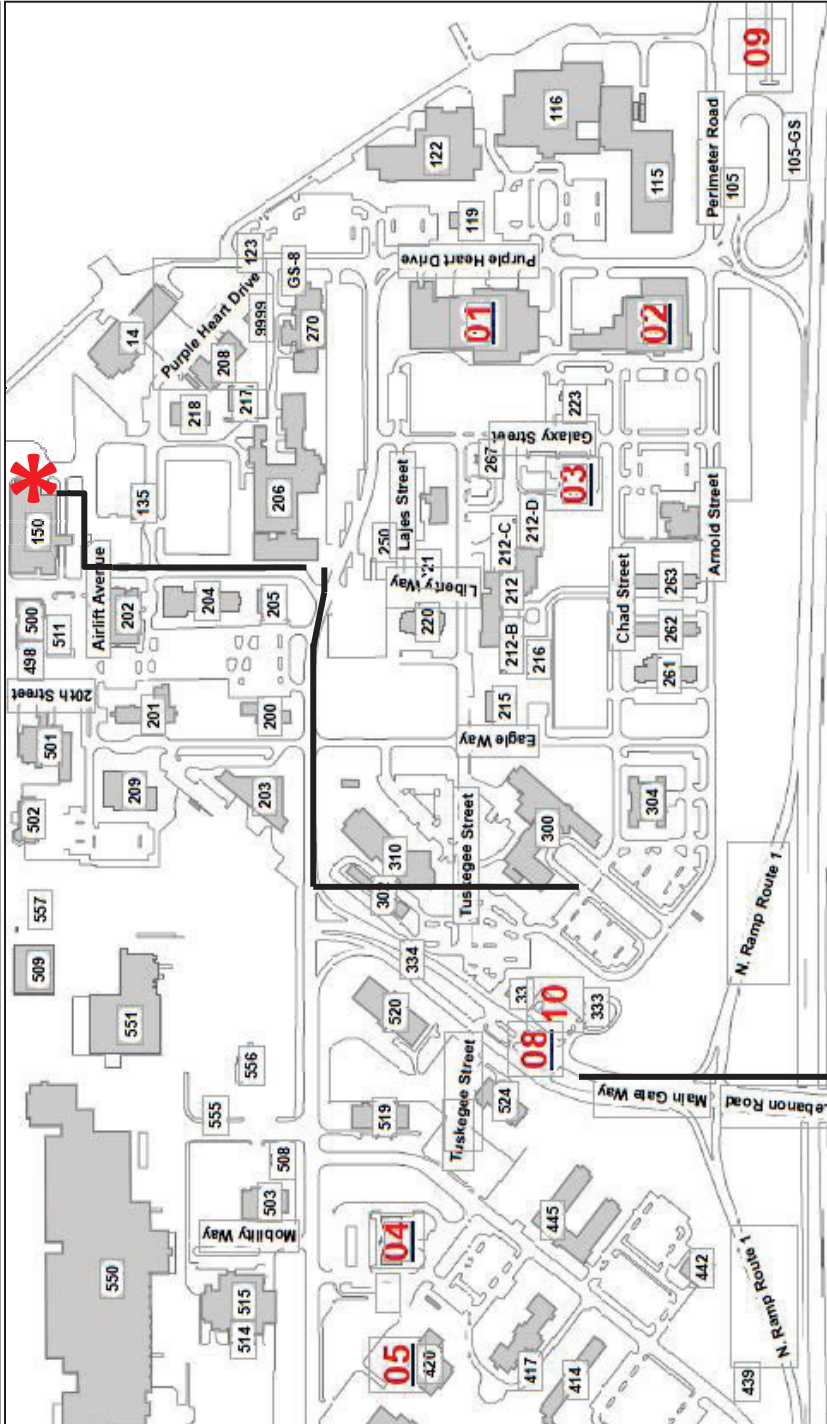

AMC GRAM PASSENGER TRAVEL INFORMATION

Quick Reference Telephone Numbers

American Red Cross	(302) 677-2855	Security Forces	(302) 677-6664	USO	(302) 677-2491
Patterson Dining Facility	(302) 677-3926	Base Operator	(302) 677-3000	Shoppette	(302) 674-3551
Visitor's Center	(302) 677-3645	Commissary	(302) 677-3919		

Disclaimer: Dover Air Force Base, Air Mobility Command, and the Department of the Air Force do not endorse or sponsor any of the commercial transportation companies for hire in the local area. In addition, it is our mission to ensure that the men and women in uniform are provided safe and secure transportation while on Dover Air Force Base.

Check Cashing: Base Exchange, Dover Federal Credit Union, and Fort Sill National Bank
ATM: Commissary, Dover Federal Credit Union, Lodging, Passenger Terminal, and Shoppette
AMC Travel Web page: www.amc.af.mil/amctravel
Note: Passengers traveling with non-apparent disabilities (such as hearing impairment, asthma, or pacemakers) should advise Passenger Service Agents of this disability at the time of check-in to ensure proper accommodations. Passengers on all flights are reminded that travel will be refused to those who are malodorous, intoxicated, unruly, wearing tattered, dirty, revealing, or profane clothing or barefoot (open-toed shoes). Smoking and tobacco use is prohibited on all AMC flights.