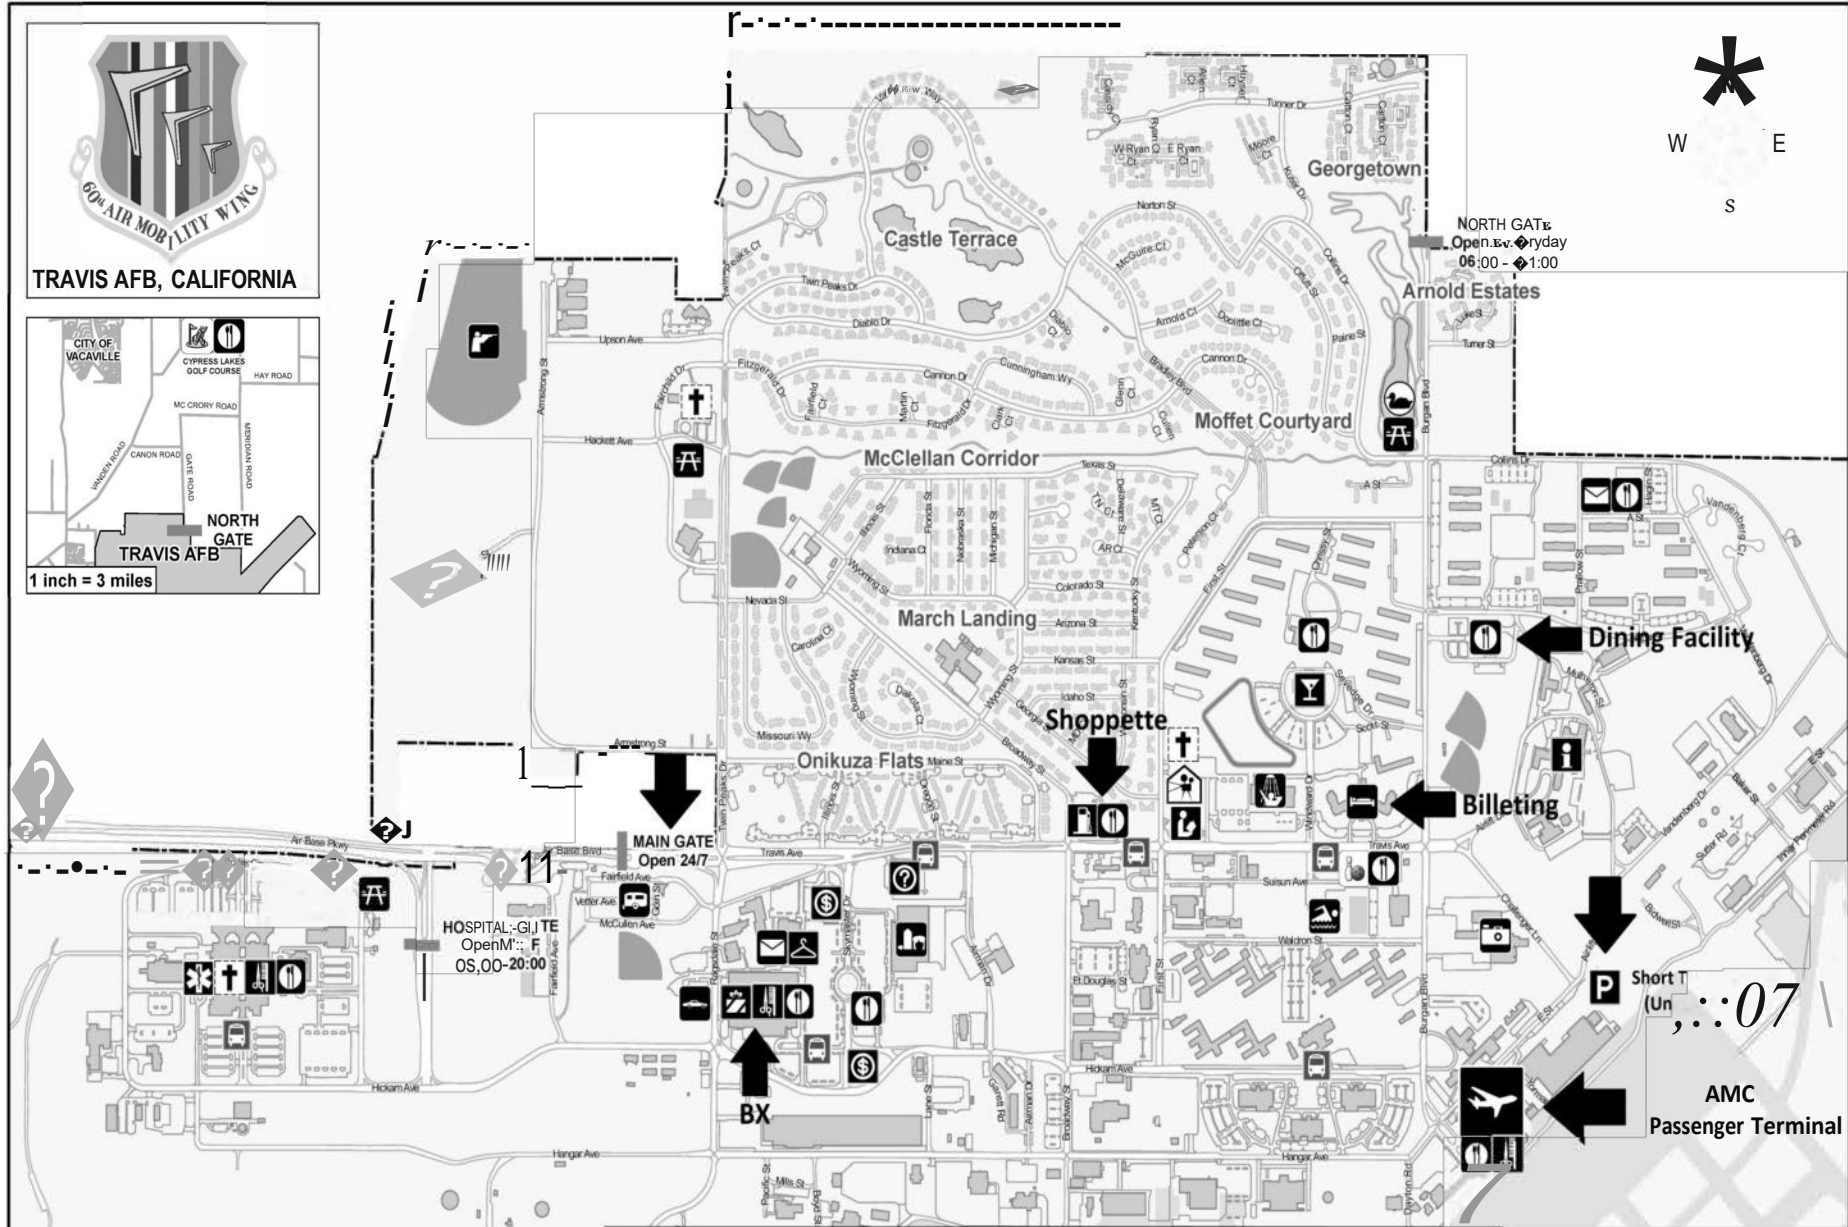

TRAVIS AFB, CALIFORNIA

Transportation	Shopping & Goods	Services	Recreation
Passenger Terminal	Base Exchange	Sierra Inn (24 hrs)	Travis Air Museum
Visitors Center	Commissary	David Grant Medical Center (24 hrs)	Fitness Center (24 hrs)
Shoppette	Military Clothing Sales	Military Personnel Flight Pass & ID	Outdoor Recreation & Leisure Travel
Parking	Bank	Airman & Family Readiness Center	Base Pool
Bus Stop		Base Chapel	Base Theater
		Base Library	Bowling Alley
			Delta Breeze Club
			Post Office
			Family Camp
			Car Wash Station
			Food
			Barber Shop
			Paintball Field
			Duck Pond
			Playground