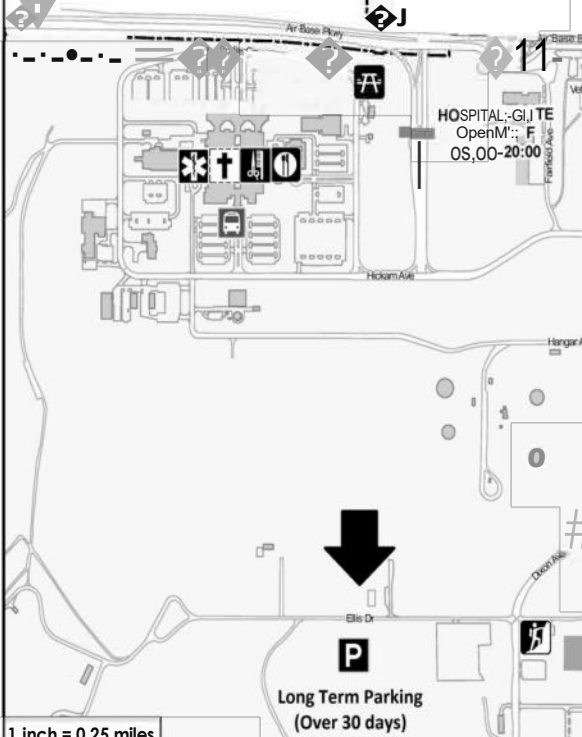

TRAVIS AFB, CALIFORNIA

Transportation	Shopping & Goods	Services	Recreation
Passenger Terminal	Base Exchange	Sierra Inn (24 hrs)	Travis Air Museum
Visitors Center	Commissary	David Grant Medical Center (24 hrs)	Fitness Center (24 hrs)
Shoppette	Military Clothing Sales	Military Personnel Flight Pass & ID	Outdoor Recreation & Leisure Travel
Parking	Bank	Airman & Family Readiness Center	Base Pool
Bus Stop		Base Chapel	Base Theater
		Base Library	Bowling Alley
			Delta Breeze Club
			Post Office
			Family Camp
			Car Wash Station
			Food
			Barber Shop
			Paintball Field
			Duck Pond
			Playground