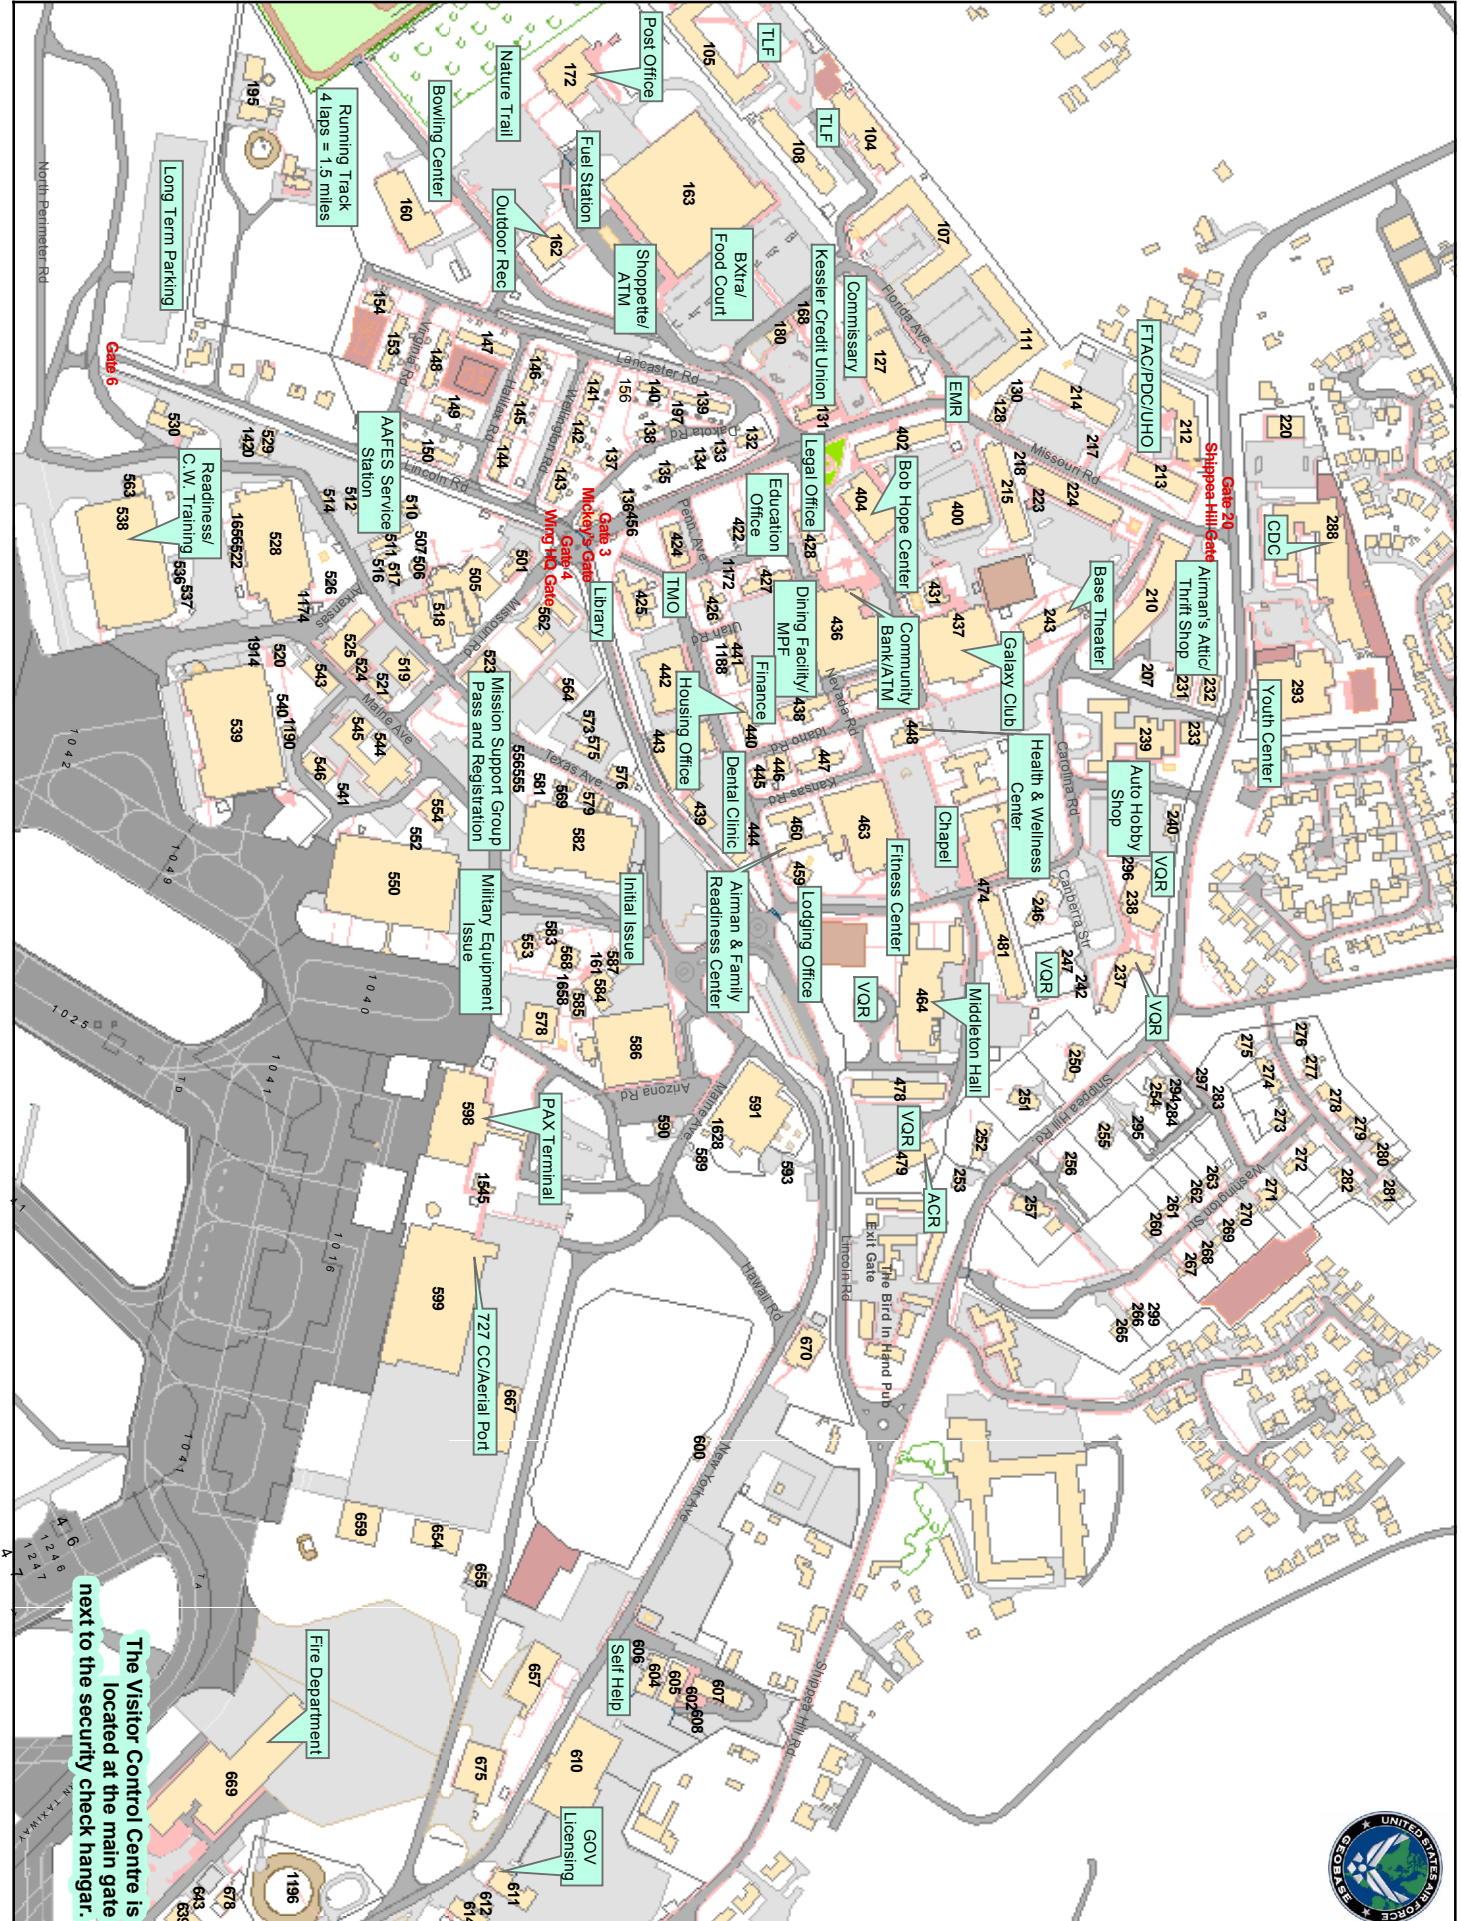

The Visitor Control Centre is located at the main gate next to the security check hangar.