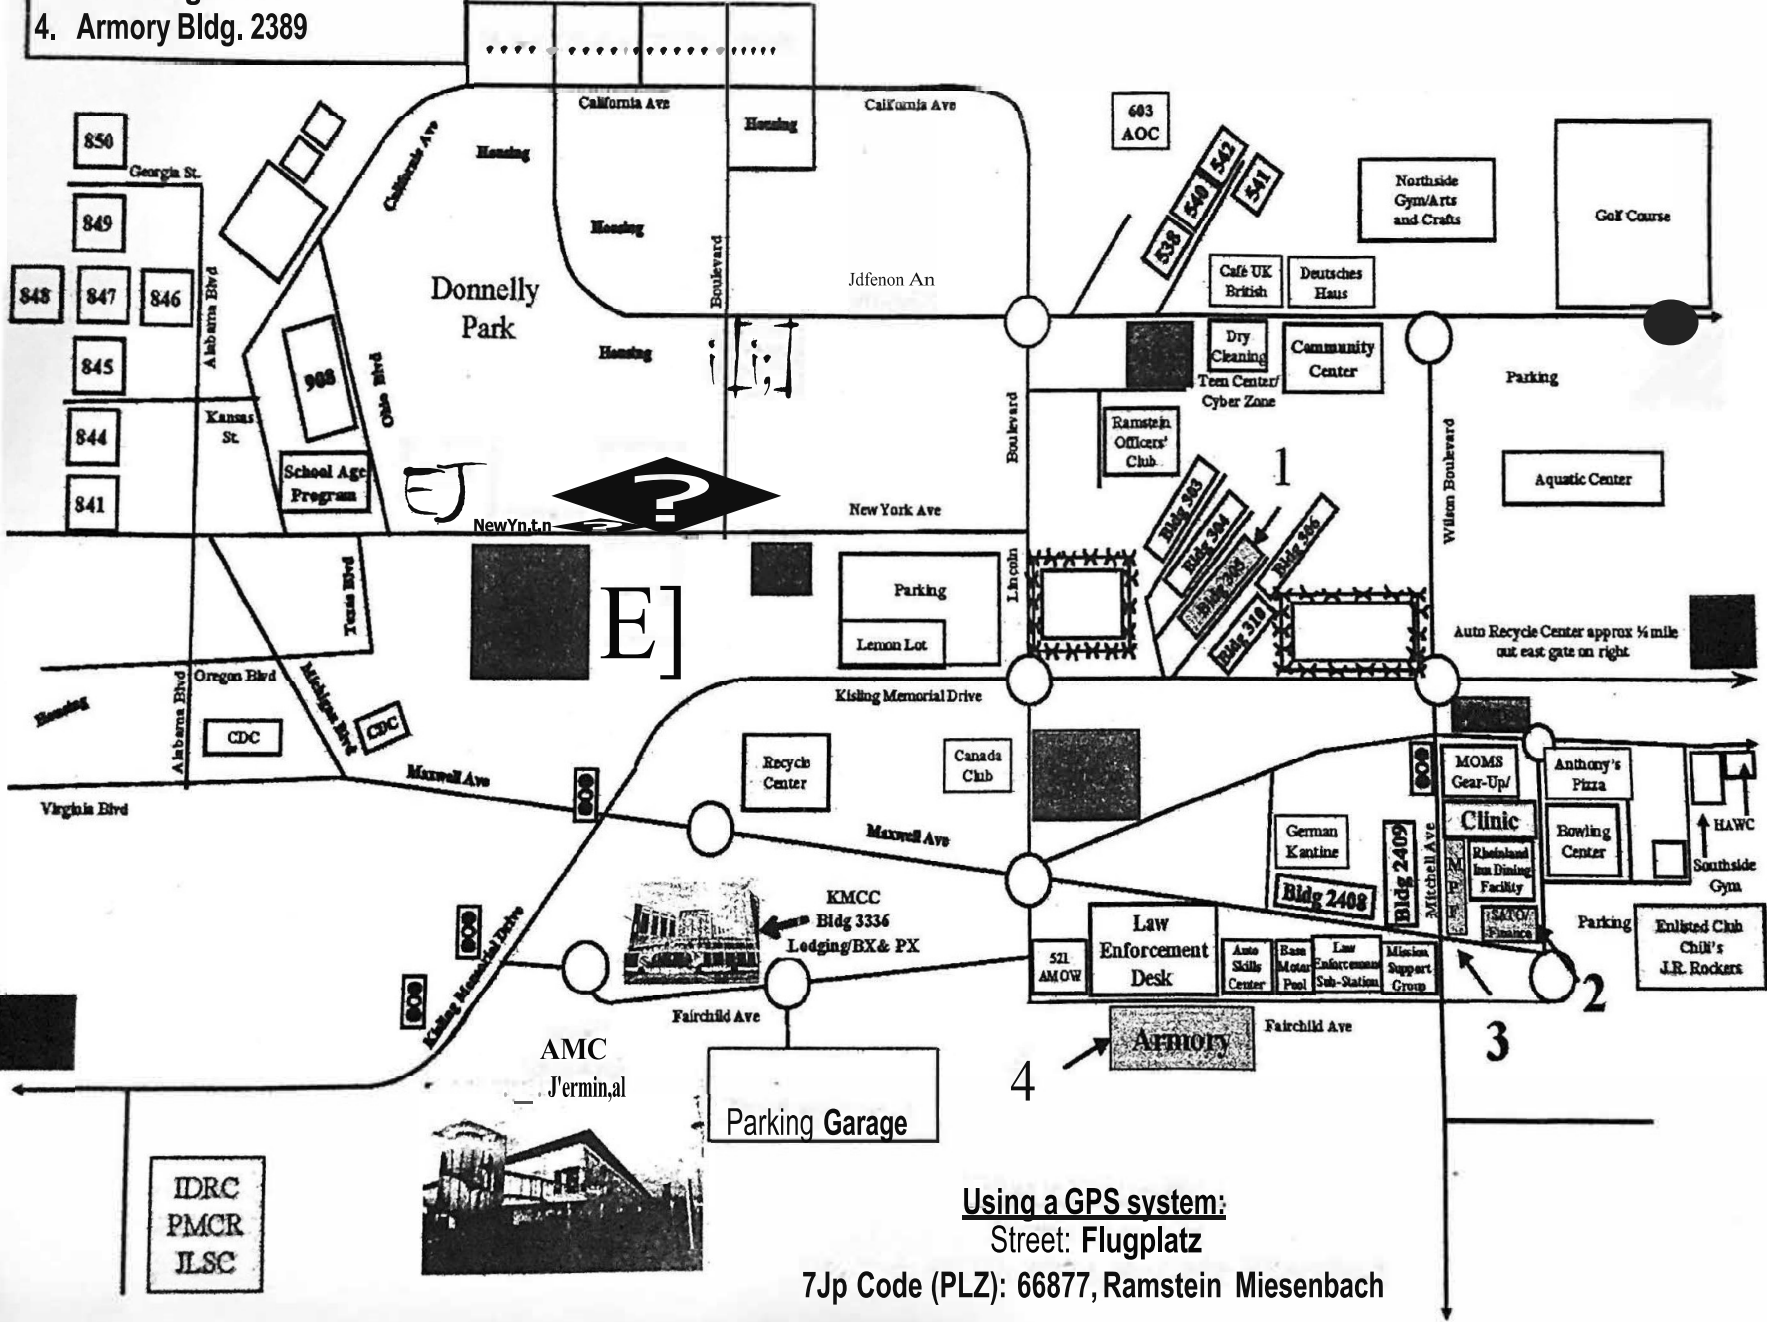

Ramstein Air Base

LEGEND

1. Customs Office Bldg. 305
2. Sato/FMO/Finance Bldg. 2108
3. MPF Bldg. 2106
4. Armory Bldg. 2389

Using a GPS system:
Street: Flugplatz

7Jp Code (PLZ): 66877, Ramstein Miesenbach