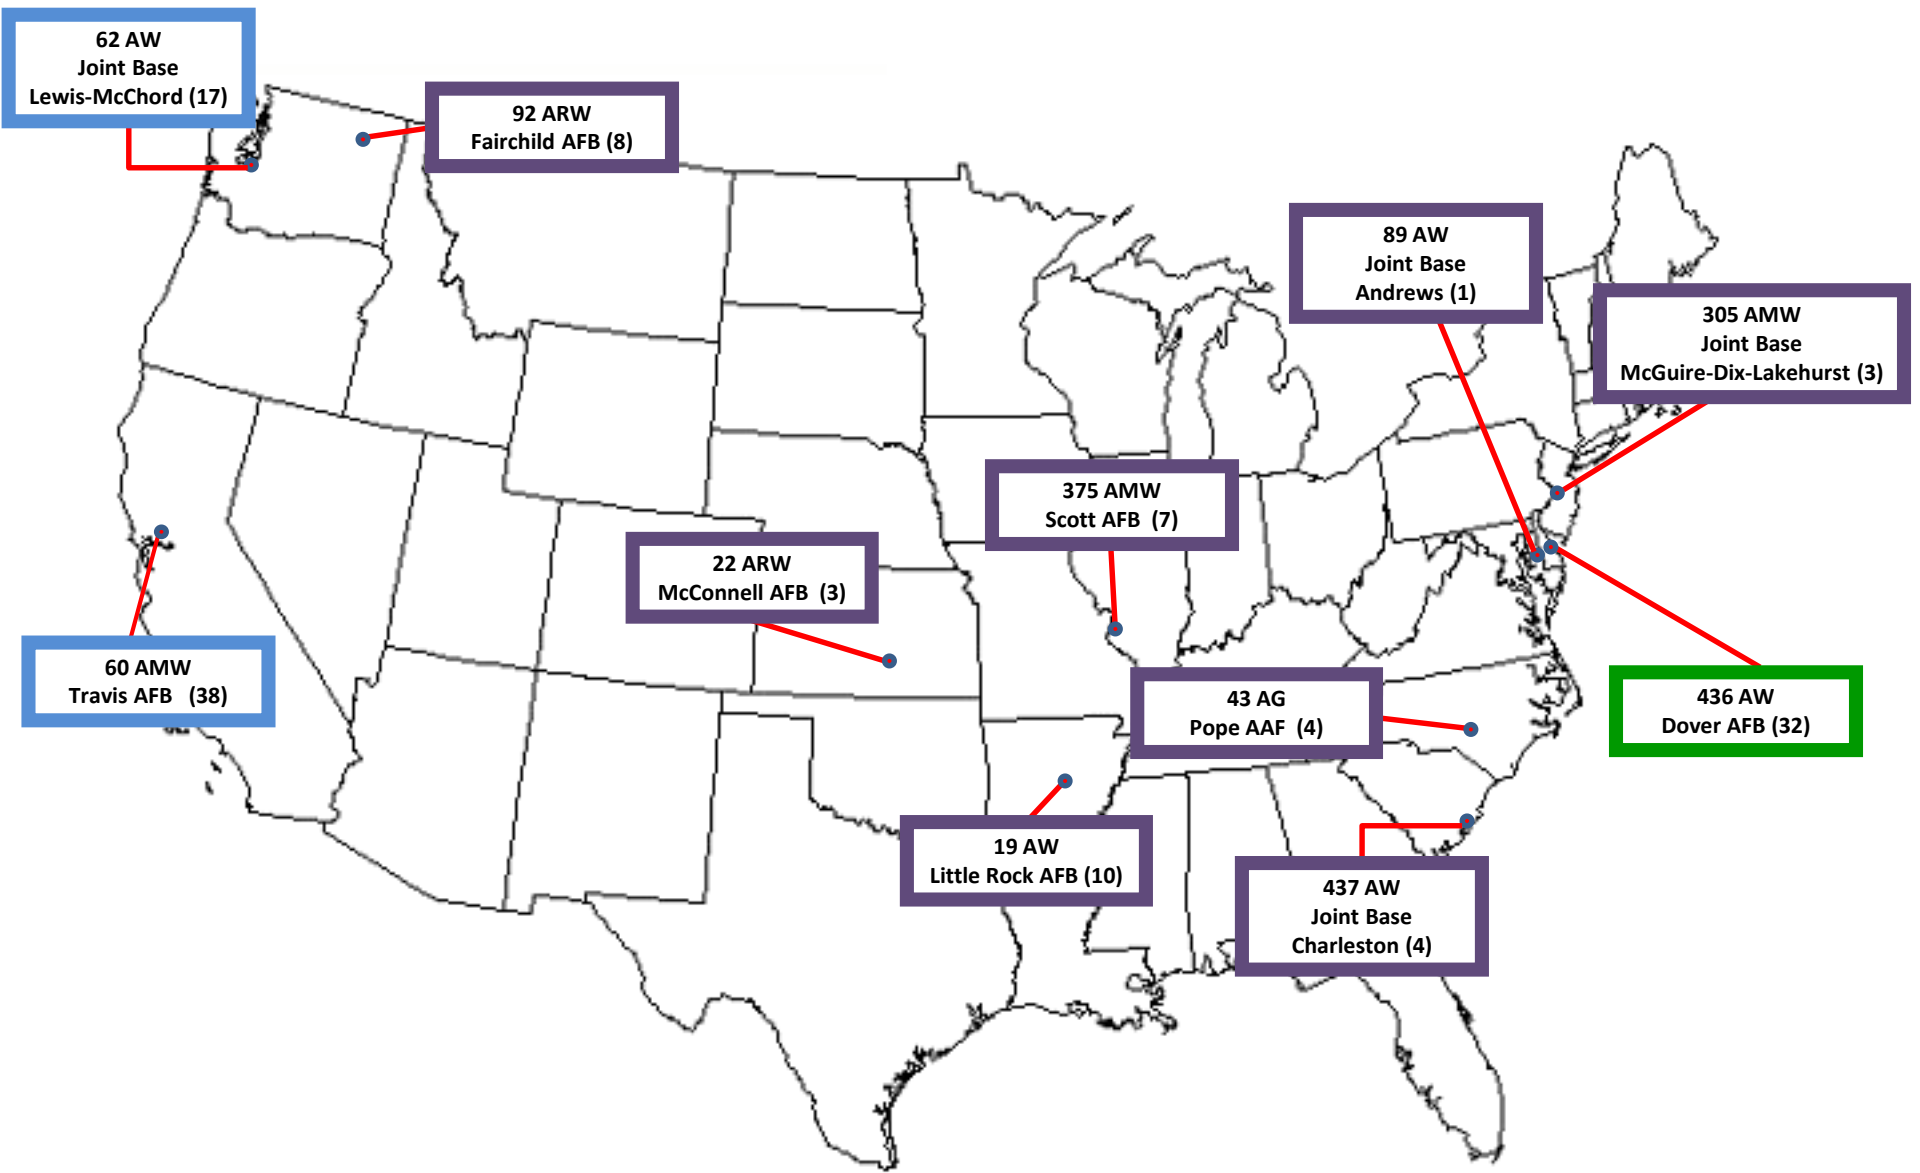

- 92 ARW**  
Fairchild AFB (8)
- |        |        |
|--------|--------|
| F-86E  | A-26B  |
| B-52D  | C-47D  |
| F-101B | F-105B |
| T-33A  | T-37B  |

- 375 AMW**  
Scott AFB (7)
- |        |        |
|--------|--------|
| C-9A   | C-21A  |
| C-45   | CT-39A |
| C-140A | C-130E |
| C-141B |        |

- 22 ARW**  
McConnell AFB (3)  
B-47E F-105F C-135K

- 43 AG**  
Pope AAF (4)  
TC-47B C-119C  
C-123K C-130E

- 19 AW**  
Little Rock AFB (10)  
B-47E B-57C  
B-58A C-119L  
C-123K C-130A  
C-130E C-130E  
C-47 H-1H

- 437 AW**  
JB Charleston (4)  
C-141B C-121C  
VC-47D C-124C

- 436 AW**  
Dover AFB (32)
- |        |         |
|--------|---------|
| A-26C  | C-130E  |
| B-17G  | C-131D  |
| CG-4A  | C-133B  |
| C-5A   | C-141A  |
| C-9A   | C-141B  |
| C-9C   | F-101B  |
| C-45G* | F-106A  |
| C-47A  | H-43B   |
| C-54E  | KB-50J  |
| C-60A  | KC-97L  |
| C-7B   | KC-135E |
| C-119B | T-13    |
| C-119F | T-17    |
| C-121C | T-33A   |
| C-123K | TG-4A   |
| C-124A | U-3A    |
- \*On loan from USMC Museum

- Air Park
- Heritage Center
- Museum

**AMC Static Aircraft Display Locations** (as of February 2018)  
**Total: 127 Aircraft**

- Air Park
- Heritage Center
- Museum